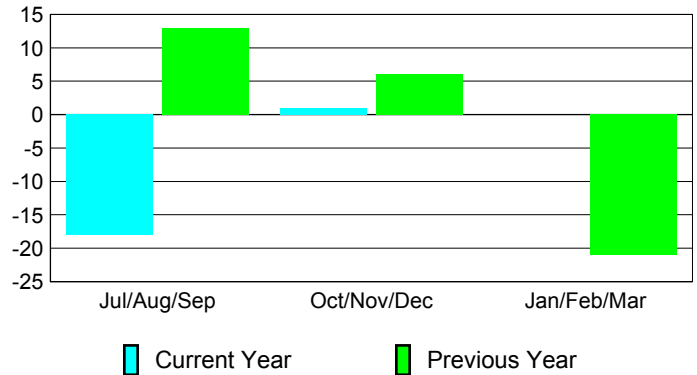

Club Results 2012-2013

Goal, New, Dropped, Gain/Loss

MEMBERSHIP

Membership Results
2012-2013

Membership
2011-2012

Month	Net Memb Goal	Actual New Memb	Actual Dropped Memb	Gain/Loss of Memb	Gain/Loss of Memb
Jul/Aug/Sep		15	-33	-18	13
Oct/Nov/Dec		16	-15	1	6
Jan/Feb/Mar					-21
Totals		31	-48	-17	-2

Membership Results 2012-2013

Goal, New, Dropped, Gain/Loss

Comparison of Club Gain/Loss

Current Year Compared to the Previous Year

Comparison of Membership Gain/Loss

Current Year Compared to the Previous Year

YTD Status Quo Clubs 2012-2013

Status Quo Clubs Compared to Status Quo Members

Gender Comparison 2012-2013

Jul/Aug/Sep

Oct/Nov/Dec

Jan/Feb/Mar

Male

Female