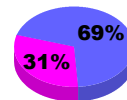

Membership Results 2012-2013

Goal, New, Dropped, Gain/Loss

Comparison of Club Gain/Loss

Current Year Compared to the Previous Year

Comparison of Membership Gain/Loss

Current Year Compared to the Previous Year

YTD Status Quo Clubs 2012-2013

Status Quo Clubs Compared to Status Quo Members

Gender Comparison 2012-2013

Jul/Aug/Sep

Oct/Nov/Dec

Jan/Feb/Mar

Male

Female