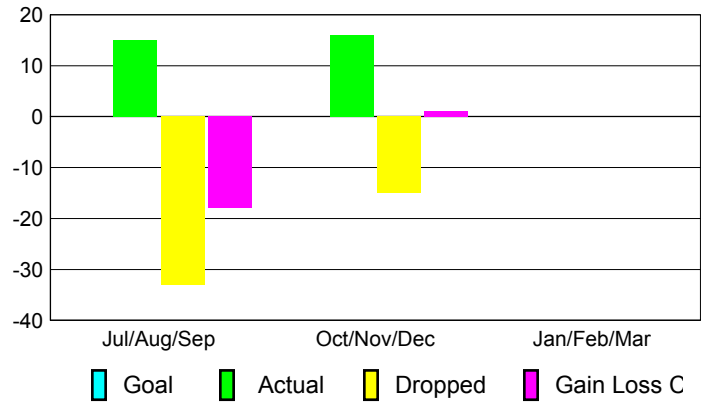

Club Results 2012-2013

Goal, New, Dropped, Gain/Loss

MEMBERSHIP

Membership Results
2012-2013

Membership
2011-2012

Month	Net Memb Goal	Actual New Memb	Actual Dropped Memb	Gain/Loss of Memb	Gain/Loss of Memb
Jul/Aug/Sep		15	-33	-18	13
Oct/Nov/Dec		16	-15	1	6
Jan/Feb/Mar					-21
Totals		31	-48	-17	-2

Membership Results 2012-2013

Goal, New, Dropped, Gain/Loss

Comparison of Club Gain/Loss

Current Year Compared to the Previous Year

Comparison of Membership Gain/Loss

Current Year Compared to the Previous Year